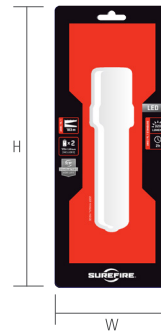

FEATURES / BENEFITS

- Virtually indestructible LED emitter is regulated to maximize output and runtime
- Two output levels—high for maximum light, low for extended-runtime
- Parabolic reflector creates smooth, optimized beam with plenty of reach and surround light
- Click on/off tailcap switch meets needs of law enforcement—press for momentary-on high, click for constant-on high; return to off and press or click again for low
- Tough Nitrolon® polymer body and Mil-Spec hard-anodized bezel
- Weatherproof—O-ring and gasket sealed
- Backed by SureFire's No-Hassle Guarantee

SPECS

| | <i>G2XLE-BK</i> |
|------------------------------|----------------------------------|
| BODY COLORS | |
| LED COLOR | |
| OUTPUT | High: 400 Low: 15 lumens |
| TACTICAL RUNTIME* | High: 2.25 Low: 45 hours |
| PEAK BEAM INTENSITY | 8,160 candela |
| DISTANCE | 183 meters |
| CONSTRUCTION | Aluminum & Nitrolon® Polymer |
| FINISH | Mil-Spec Type III hard anodizing |
| WEIGHT (w/ batteries) | 4.4 oz. (125 g) |
| LENGTH | 5.2 inches (13.2 cm) |
| BEZEL DIAMETER | 1.25 inches (3.2 cm) |
| BATTERIES | Two 123A lithium (incl.) |
| SWITCHING | Dual-output click-type |

FEATURED ACCESSORIES

123A LITHIUM BATTERIES

Available in packs of 2, 6, 12 and bulk options

SC1

SPARE BATTERY CARRIER

Other appropriate models available

PACKAGING SPECS

| | |
|----------------------|-----------------------|
| TYPE | 4-Color Blister Card |
| HEIGHT | 10 inches (25.4 cm) |
| WIDTH | 4 inches (10.1 cm) |
| BLISTER DEPTH | 1.375 inches (3.5 cm) |