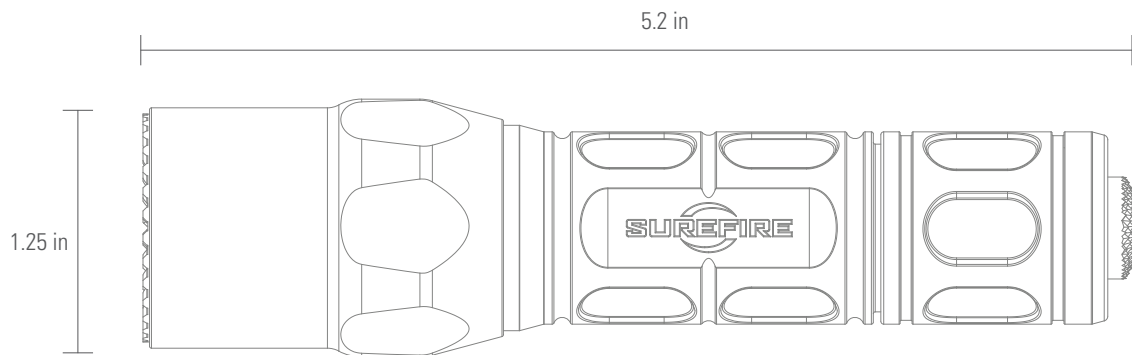

BODY SPECS

Designed, perfected, and manufactured in the USA with the finest materials and components sourced worldwide.

Actual product may vary from photo. Prices and specifications subject to change without notice. | Exempt from US Export Controls.

THE WORLD'S FINEST ILLUMINATION TOOLS, SUPPRESSORS, & TACTICAL PRODUCTS®
18300 Mt. Baldy Circle, Fountain Valley, CA 92708 | 714-545-9444 | Fax: 714-545-9537 | surefire.com